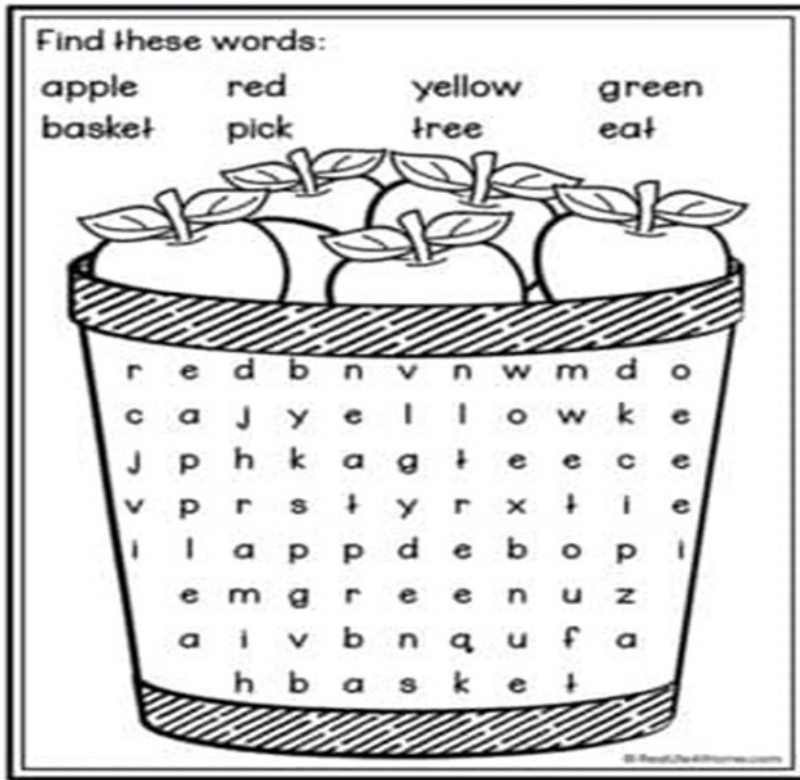

Vanilla ice cream, chocolate sauce <sup>V GF</sup> 3.0

Eye Spy - Can you spot the following items at The Railway Inn?!

- ◆ A wooden apple
- ◆ A huge umbrella
- ◆ A big clock
- ◆ A green goblin
- ◆ An apple press
- ◆ A lantern
- ◆ A fox
- ◆ A ladder
- ◆ A railway signal
- ◆ A trap door
- ◆ A silver tankard
- ◆ A picture of fireworks